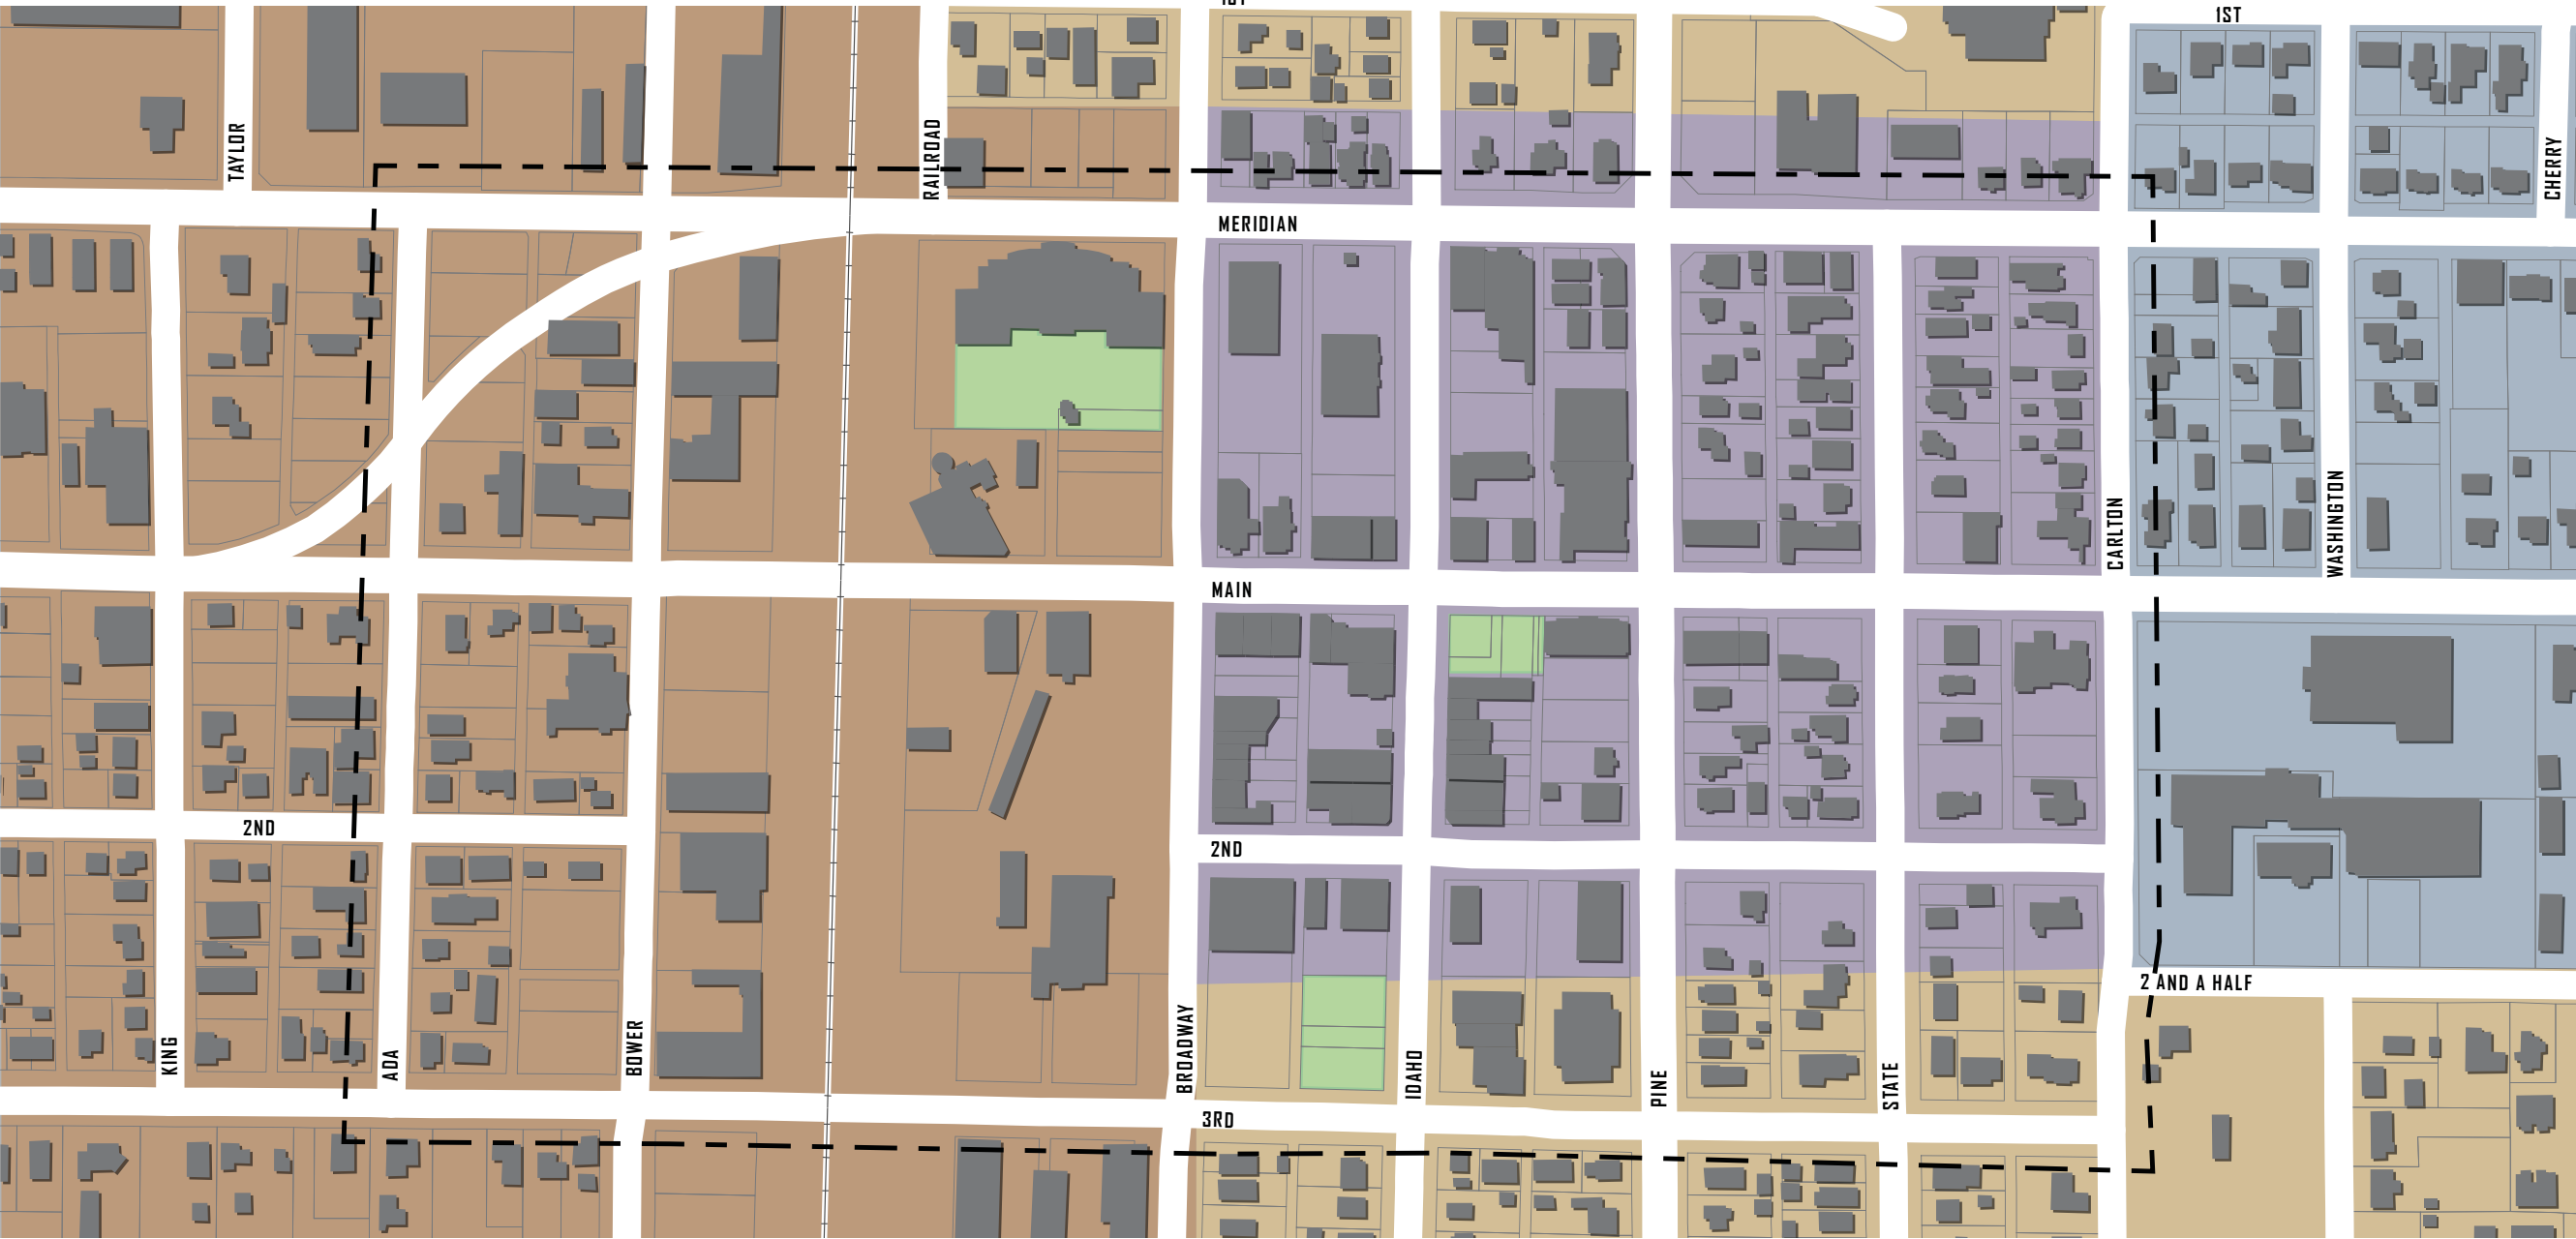

CITY CORE: Street Map

- City Core Boundaries
- Traditional City Core District (Old Town)
- Washington & Main District
- Transit Oriented Development District
- Neighborhood Preservation Areas
- Public Open Space

Note: For a description of the various districts shown on this map, see the Destination Downtown Vision plan @ www.meridiandevelopmentcorp.com